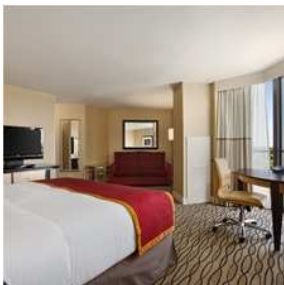

LEISURE FACILITIES

Gastropub inspired menu at Liberty Tavern Restaurant
7 minutes to O'Hare Airport – complimentary shuttle service
22,000 sq feet of flexible meeting space

Rooms

Rosemont IL

. Reflecting classic Modern elegance, our rooms are truly an oasis for any traveler. Our standard room features a Serta Suite Dreams® Mattress, Pacific Coast® Down Duvet and fluffy Down Pillows. Unique to the area, the rooms feature stunning floor to ceiling bay windows with views of surrounding neighborhoods.

Suites

Our King Suites features floor to ceiling bay windows complimenting the comfortable living and bedroom areas. Our King 1 Bedroom Suite features separate living and bedroom areas along with a separate shower and bathtub.