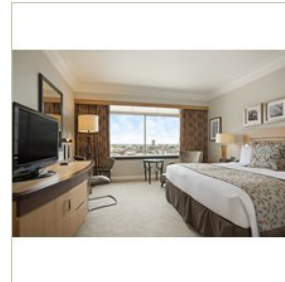

reservation

Rooms

bright and modern

room, located on floors 5-11. Relax in the cool, calm tones infused with natural light from the large windows and enjoy views of London. Choose from a wide range of on-demand movies on the 37-inch plasma TV or catch up with some office work in comfort at the desk . Treat yourself to a warm cup of tea or coffee with the in-room facilities . High-speed wireless internet access is

available at an extra charge.

living room

, study and Executive Lounge access including free continental breakfast and refreshments. Surf the web with high-speed internet access (fee applies) or get to work in comfort at the large desk . Choose a Park Lane Suite for views of Hyde Park, or spoil yourself in our stylish Penthouse Suite or sumptuous Presidential Suite on the 27th floor.

Deluxe Room

Enjoy views of the city or Hyde Park from this spacious room decorated in cool, calm tones and located on floors 12-17. Catch up on work in comfort at the desk, de-stress with an extensive range of TV channels and on-demand movies or treat yourself to a warm cup of tea or coffee with the in-room facilities. High-speed wireless internet access is available at an extra charge.