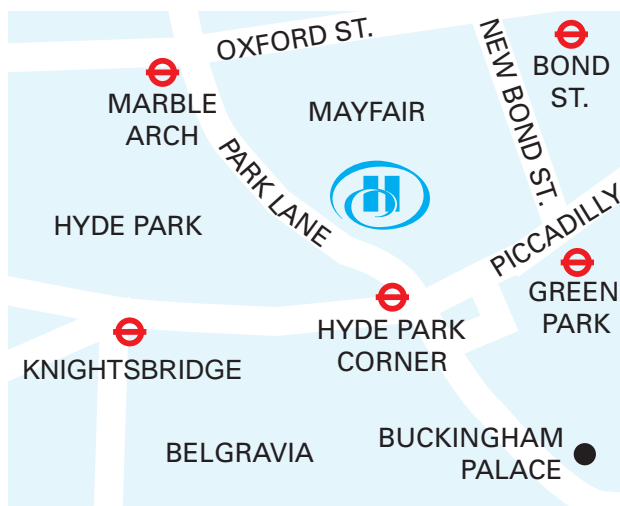

Parking:

- Self Parking: 48.00 GBP GBP48.00 24 hours
- Secured: Available
- Covered: Available
- Parking Information: NCP parking lot