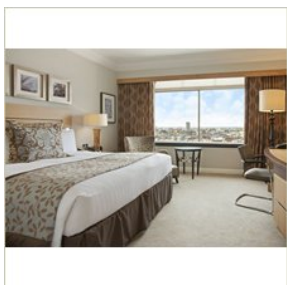

London Hilton on Park Lane

Galvin at Windows

Enjoy 360° views of the city from this Michelin-starred restaurant on the 28th floor of the London Hilton on Park Lane hotel. Enjoy seasonally inspired modern French haute cuisine and à la carte dining in elegant surroundings. Take a seat in the raised central area for even better views of the city. To find out more and to register for special offers and promotions, please visit .

reservation

Rooms

bright and modern

room, located on floors 5-11. Relax in the cool, calm tones infused with natural light from the large windows and enjoy views of London. Choose from a wide range of on-demand movies on the 37-inch plasma TV or catch up with some office work in comfort at the desk . Treat yourself to a warm cup of tea or coffee with the in-room facilities . High-speed wireless internet access is

available at an extra charge.

living room

, study and Executive Lounge access including free continental breakfast and refreshments. Surf the web with high-speed internet access (fee applies) or get to work in comfort at the large desk . Choose a Park Lane Suite for views of Hyde Park, or spoil yourself in our stylish Penthouse Suite or sumptuous Presidential Suite on the 27th floor.

Deluxe Room

Enjoy views of the city or Hyde Park from this spacious room decorated in cool, calm tones and located on floors 12-17. Catch up on work in comfort at the desk, de-stress with an extensive range of TV channels and on-demand movies or treat yourself to a warm cup of tea or coffee with the in-room facilities. High-speed wireless internet access is available at an extra charge.