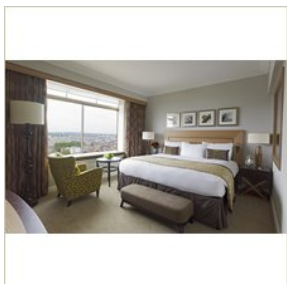

reservation

Rooms

bright and modern

room, located on floors 5-11. Relax in the cool, calm tones infused with natural light from the large windows and enjoy views of London. Choose from a wide range of on-demand movies on the 37-inch plasma TV or catch up with some office work in comfort at the desk . Treat yourself to a warm cup of tea or coffee with the in-room facilities . High-speed wireless internet access is

available at an extra charge.

living room

, study and Executive Lounge access including free continental breakfast and refreshments. Surf the web with high-speed internet access (fee applies) or get to work in comfort at the large desk . Choose a Park Lane Suite for views of Hyde Park, or spoil yourself in our stylish Penthouse Suite or sumptuous Presidential Suite on the 27th floor.

Deluxe Room

Enjoy views of the city or Hyde Park from this spacious room decorated in cool, calm tones and located on floors 12-17. Catch up on work in comfort at the desk, de-stress with an extensive range of TV channels and on-demand movies or treat yourself to a warm cup of tea or coffee with the in-room facilities. High-speed wireless internet access is available at an extra charge.

Executive Room

Work is easy in this spacious and contemporary room, located on floors 18-27 and offering exceptional city and Hyde Park views . Enjoy Executive Lounge access with free continental breakfast and refreshments or meet colleagues for an informal meeting. Catch up with work at the desk or de-stress with an extensive range of TV channels and on-demand movies on the 37 inch plasma TV . Wireless high-speed internet access is available at an extra charge.