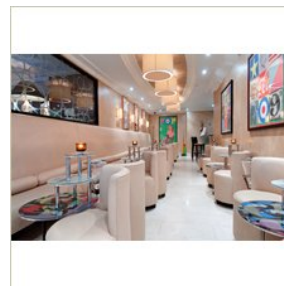

POP Bar

Savor Pommery Champagne at this vibrant bar. Decorated with bespoke furniture, admire the work of Pop Art's Sir Peter Blake while enjoying a pre-dinner cocktail with friends at the London Hilton on Park Lane hotel.