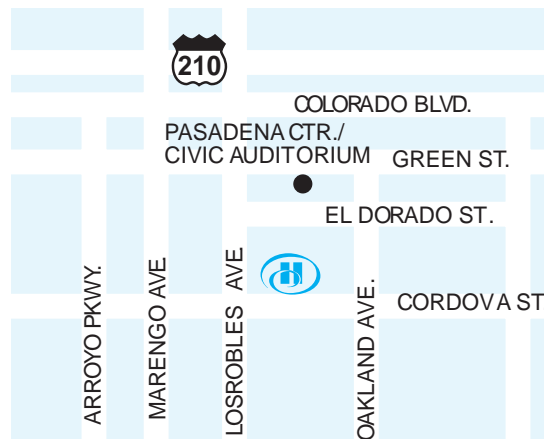

Parking:

- Self Parking: 15.00 USD Enter on Cordova Ave
- Valet Parking: 21.00 USD Valet recommended
- In/Out Privileges: Available
- Secured: Available
- Covered: Available