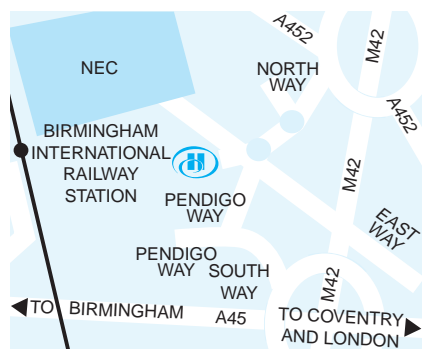

We guarantee our best rates are online: www.hilton.co.uk

Just 10 minutes from Birmingham International Airport and next door to the NEC, the newly refurbished Hilton Birmingham Metropole hotel boasts 33 meeting rooms catering for up to 2000 delegates. Enjoy a meal at one of the three on-site restaurants, meet colleagues in the new Executive Lounge or unwind at the only indoor heated swimming pool on the NEC site.

[BOOK NOW](#)

[FIND OUT MORE](#)

LOCATION

Travel to the Hilton Birmingham Metropole hotel, next to the National Exhibition Centre (NEC) and 8 miles from central Birmingham. With easy access to the motorway network, the hotel is 10 minutes' drive from Birmingham International Airport.

10 minutes from Birmingham Airport
33 meeting rooms and business centre
Executive Rooms and Executive Lounge
Wireless internet access

RESTAURANTS & BARS

Dine at the international buffet at Boulevard Restaurant or sip a cocktail at Millers Gastro Pub in the Hilton Birmingham Metropole hotel.