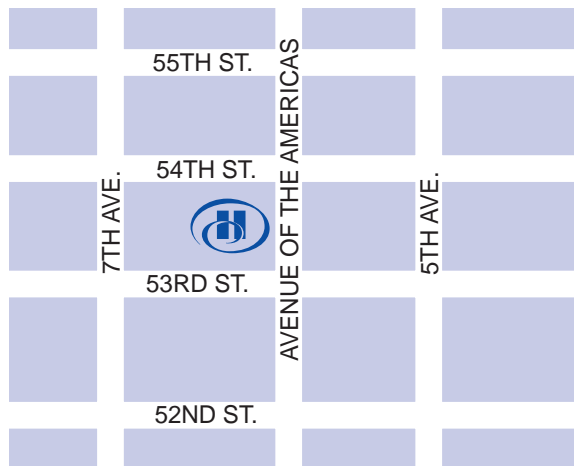

Parking:

Valet Parking: 48.00 USD $58-VAN&SUV; 24HRS

In/Out Privileges: Available

Secured: Available

Covered: Available

Parking Information: Valet Ent located in back-W.53rd bet 6 & 7th Aves