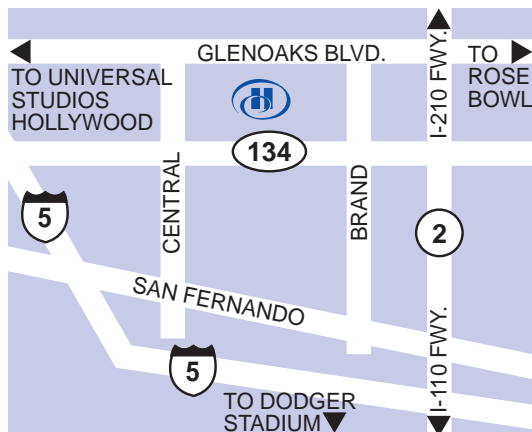

Parking:

- Self Parking: 16.00 USD Overnight
- Valet Parking: 21.00 USD Overnight
- In/Out Privileges: Available
- Secured: Available
- Covered: Available
- Parking Information: Fees are managed by Ace Parking