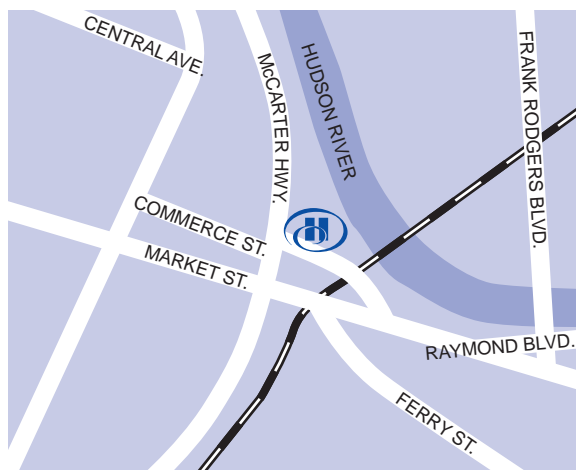

Parking:

Self Parking: 21.00 USD 21.00/24hr
In/Out Privileges: Available
Secured: Available
Covered: Available
Parking Information: addtl chgs apply outside these hours