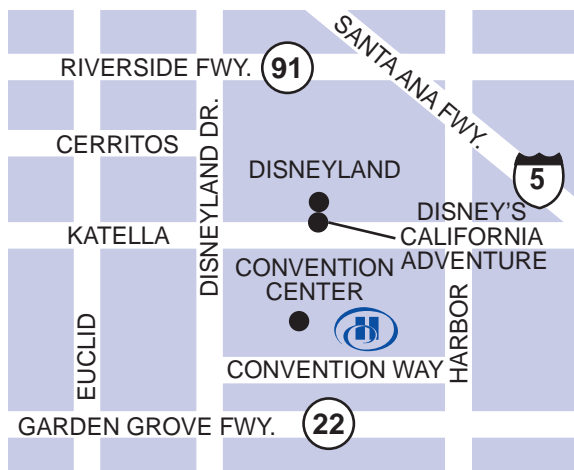

Parking:

Self Parking: 15.00 USD subject to change
Valet Parking: 19.00 USD
In/Out Privileges: Available
Secured: Available
Covered: Available
Parking Information: Parking Garage located behind the hotel