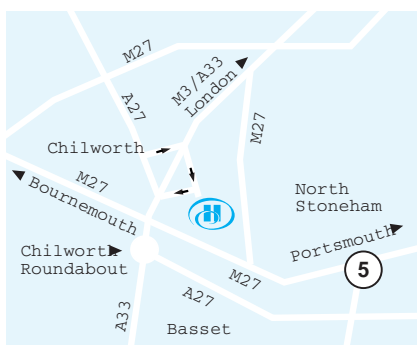

### LOCATION

Travel to the Hilton Southampton hotel, located in landscaped gardens close to the M3 and M27 intersections. The hotel is 2 miles from Southampton Airport and 4 miles from the city centre. It is an ideal base for exploring the New Forest and England's South Coast.

### LOCAL ATTRACTIONS

Ferry to the Isle of Wight  
Winchester City and Cathedral