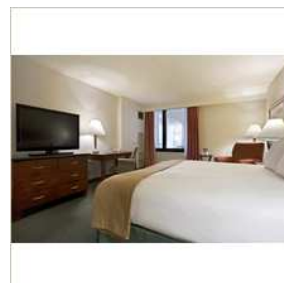

Accessible Rooms

The Hilton Orange County/Costa Mesa is equipped with 15 accessible rooms.

While You're In Town

Anaheim Convention Center - 11 MI - NW

Aquarium of the Pacific - 25 MI - NW

Arrowhead Pond Sports Arena - 9 MI - N

Bowers Museum - 7 MI - NE