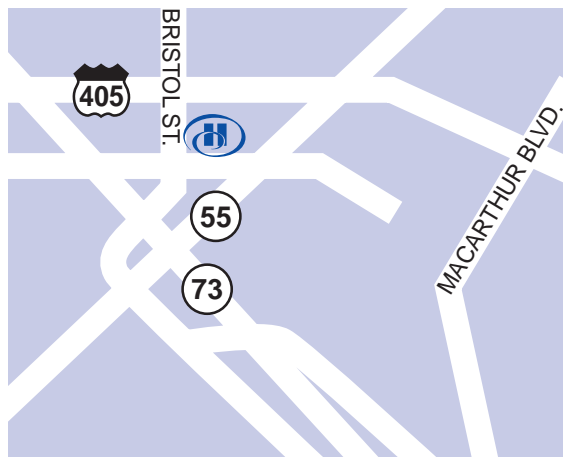

Parking:

- Self Parking: 20.00 USD
- Valet Parking: 27.00 USD
- In/Out Privileges: Available
- Secured: Available
- Covered: Available
- Parking Information: Hotel guests are issued a pass