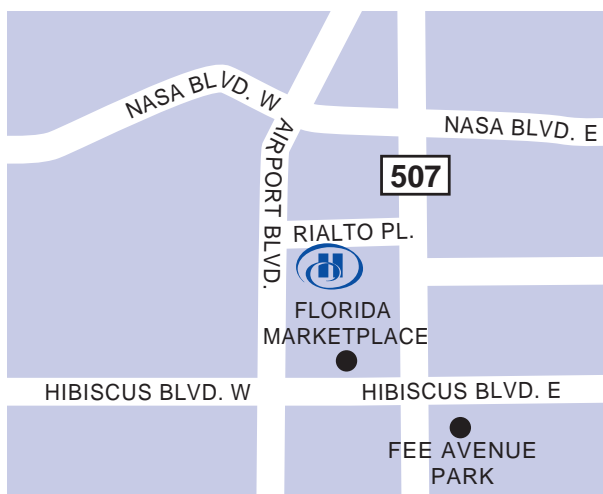

Parking:

Self Parking: Free
Parking Information: Large, safe & well lit parking area