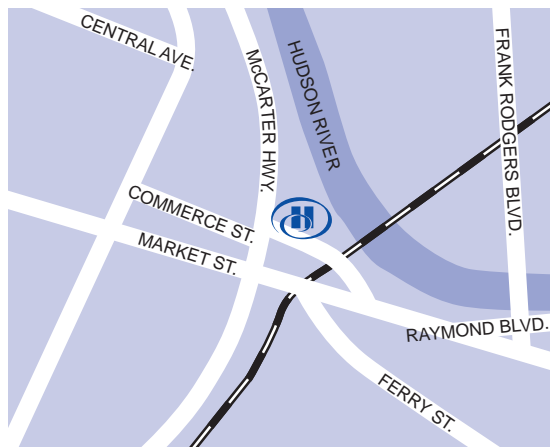

Parking:

- Self Parking: 21.00 USD 21.00/24hr
- In/Out Privileges: Available
- Secured: Available
- Covered: Available
- Parking Information: addtl chgs apply outside these hours