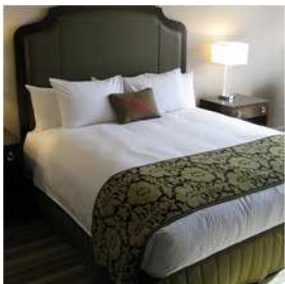

Rooms

Guest Rooms

The standard guest room is spacious and elegantly appointed with panoramic garden views, richly decorated in sophisticated color schemes. All rooms feature a large desk, a comfortable chair, and two telephones.

Suites

Suites can be offered as one or two bedroom, luxury or junior

Accessible Rooms

Enjoy our accessible rooms.

While You're In Town

Armonk, NY - 11 MI

City Center - 4 MI - W

Greenwich, CT - 2 MI