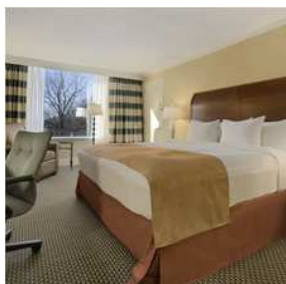

Rooms

Guest Rooms

Traditional non-smoking room. Accommodations include two double beds, two queen beds or one king bed. High speed internet access. Our spacious Deluxe King Rooms are larger than a standard guest room and offer upgraded amenities.

Suites

Spacious Deluxe non-smoking room. Accommodations include king or queen bed. Amenities include, Kitchen, dining area, sofa, jetted tub. Features vary by room. High speed internet access.

Executive Rooms