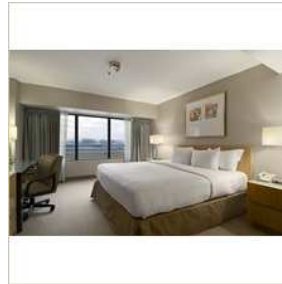

Accessible Rooms

Enjoy our accessible rooms!

LEISURE FACILITIES

Catch the Ocean Express Shuttle to beautiful Manhattan Beach! Complimentary shuttle to/from LAX Airport every 15 minutes. Wireless internet available in all guestrooms and public spaces. Enjoy your favorite Starbucks® beverage in our lobby Bistro!