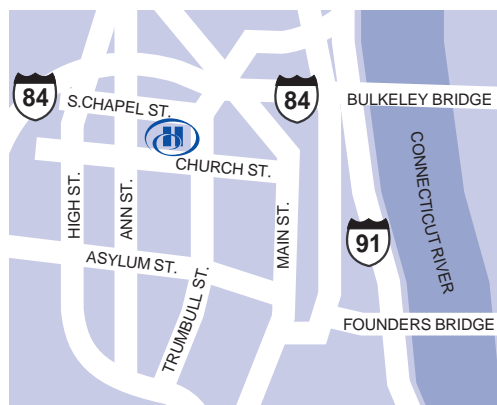

Parking:

Self Parking: 18.00 USD
In/Out Privileges: Available
Secured: Available
Covered: Available