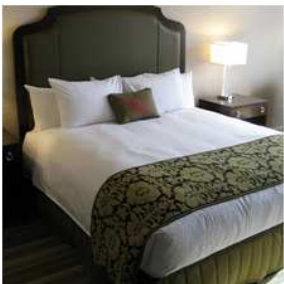

Rooms

Guest Rooms

The standard guest room is spacious and elegantly appointed with panoramic garden views, richly decorated in sophisticated color schemes. All rooms feature a large desk, a comfortable chair, and two telephones.

Suites

Suites can be offered as one or two bedroom, luxury or junior

Accessible Rooms

Enjoy our accessible rooms.

While You're In Town

Armonk, NY - 11 MI

City Center - 4 MI - W

Greenwich, CT - 2 MI