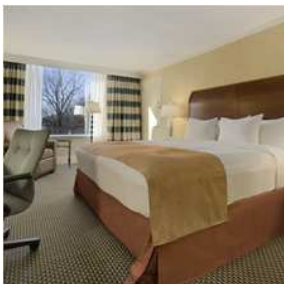

Rooms

Guest Rooms

Traditional non-smoking room. Accommodations include two double beds, two queen beds or one king bed. High speed internet access. Our spacious Deluxe King Rooms are larger than a standard guest room and offer upgraded amenities.

Suites

Spacious Deluxe non-smoking room. Accommodations include king or queen bed. Amenities include, Kitchen, dining area, sofa, jetted tub. Features vary by room. High speed internet access.

Executive Rooms