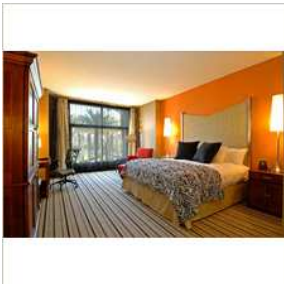

Accessible Rooms

Enjoy our accessible rooms!

While You're In Town

- 32nd Street Navy Base - 1 MI - NW
- Balboa Park & Museums - 2 MI - NE
- City Center - 3 BLK - W
- Coronado Island - 5.4 MI - SW
- Gaslamp Quarter - 1 BLK - N
- Horton Plaza - 0.05 BLK - N
- La Jolla/ Aquariums - 12 MI - NW

Family Plan

- Babysitting Service
- Children's Menu
- Cribs
- High chairs