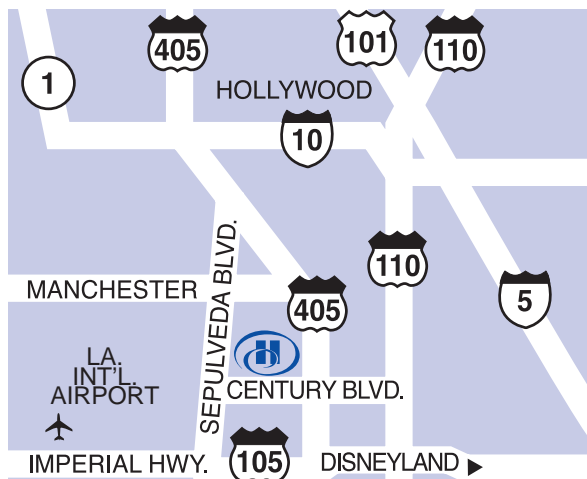

Parking:

- Self Parking: 18.00 USD Clearance is 5' 8"
- Valet Parking: 26.00 USD
- In/Out Privileges: Available
- Secured: Available
- Covered: Available
- Parking Information: Vehicles over 5 foot 8 inches must use valet.