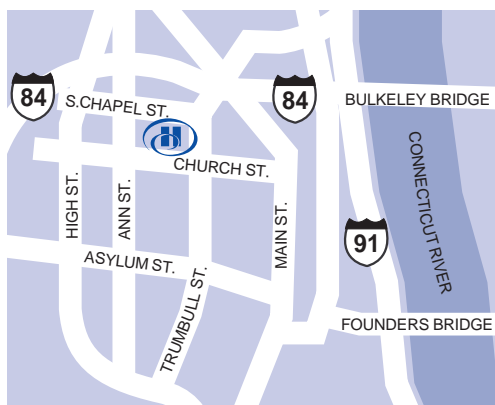

Parking:

Self Parking: 18.00 USD
In/Out Privileges: Available
Secured: Available
Covered: Available