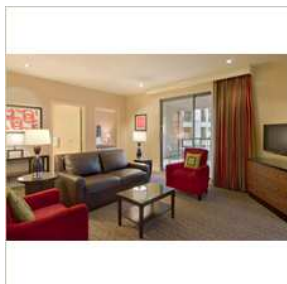

Suites

Soothing colors and residential amenities make our one or two bedroom suites and idea place to relax after a full day exploring Branson. Either King or Double queen accommodations featuring the Hilton "Serenity" Collection which is comprised of a pillowed topped mattress, down comforter and

250 thread count triple sheets.