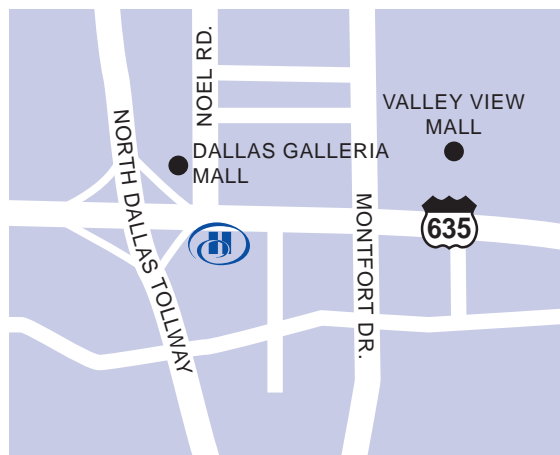

Parking:

Self Parking: 12.00 USD Overnight
Valet Parking: 20.00 USD Overnight
In/Out Privileges: Available
Covered: Available
Parking Information: 0-4 Hours $5.00 4-8 Hours $8.00 8+ Hours $12.00