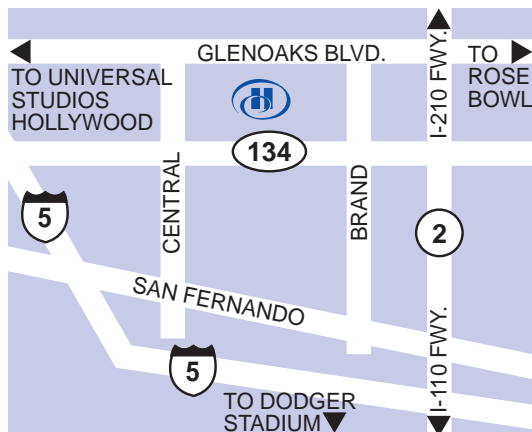

Parking:

- Self Parking: 18.00 USD Overnight
- Valet Parking: 23.00 USD Overnight
- In/Out Privileges: Available
- Secured: Available
- Covered: Available
- Parking Information: Fees are managed by Hospitality parking service