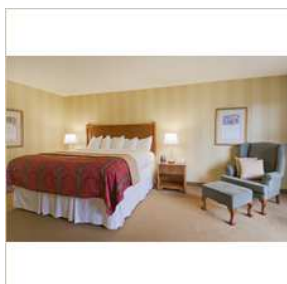

## Rooms

### Suites

Choose any combination of our suites, each suite has a parlor ranging from 450 sq ft to 1,350 sq ft. Suites can connect with up to four bedrooms

### Executive Rooms

Located on the 19th, 20th & 21st floors of the hotel, with a splendid view of the forest city. Luxurious accommodations including luxurious beds with duvets and Egyptian cotton by Frette. Enjoy a complimentary breakfast and evening beverages and hors d'oeuvres in a private lounge on the 20th floor. Milk