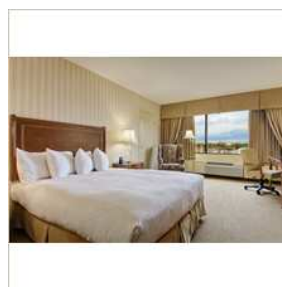

Accessible Rooms

Enjoy our accessible rooms!

While You're In Town

- Art Gallery of London - 0.5 KM - W
- City Center - 0 KM - N
- Covent Garden Market - 3 KM - W
- East Park - 12 KM - E
- Fire Rock Golf Course - 15 KM - NW
- Forest City National Golf Course - 10 KM - NE
- Galleria Shopping Mall - 1 KM - W

Family Plan

- Babysitting Service
- Children's Menu
- Family Package Offered
- High chairs
- Playpen
- Vacation Station