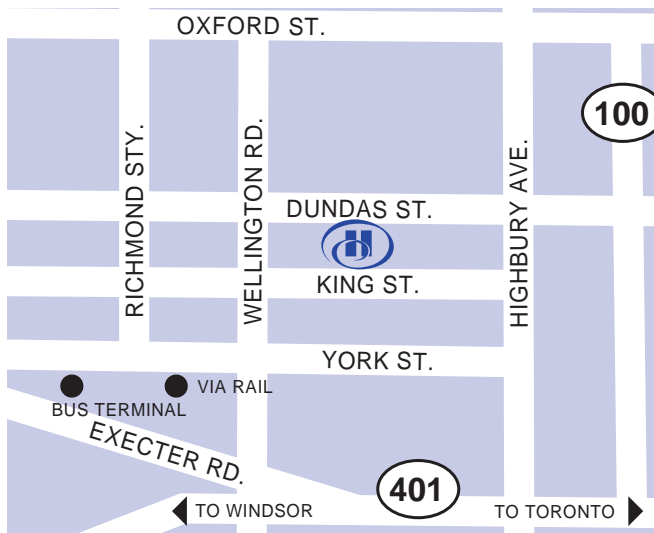

Parking:

Self Parking: 12.00 CAD Daily charge
Valet Parking: 20.00 CAD Daily Charge
In/Out Privileges: Available
Covered: Available