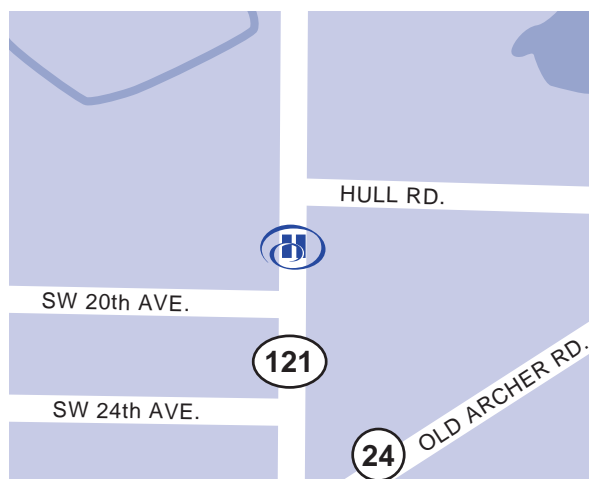

Parking:

Self Parking: Complimentary

Parking Information: Valet parking upon request with available bellman