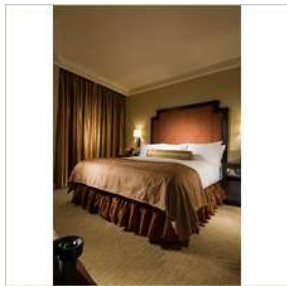

Accessible Rooms

Enjoy our accessible rooms.

While You're In Town

Bricktown - 2 BLK - E

City Center - 1 BLK - S

Medical Center - 1.5 MI - E

Museum of Art - 3 BLK - W

Myriad Botanical Gardens - 4 BLK - W

Riverwalk - 2 BLK

Family Plan

Children's Menu

Cribs