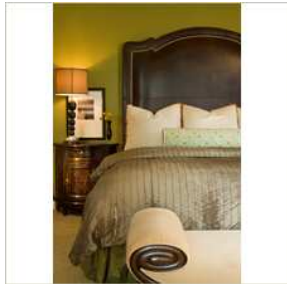

LEISURE FACILITIES

Enter a world of recognition and rewards at more than 2,700 hotels worldwide.

Rooms

Guest Rooms

One King or Two Double beds, chair with ottoman, large work desk, wireless access, high speed internet access, 2 phones each with dataport, voice mail, 42" LCD TV's, refreshment center, coffee maker, iron/ironing board. Includes two terry cloth robes and complimentary bottled water for two.

Suites

Oversized living area adjoining to a bedroom with 1 king bed. Ssofa, two large arm chairs, large work desk, 42" LCD TV, wireless access, high speed internet access, 2 phones with dataport, voice mail, refreshment center, coffee maker, iron/ironing board. Includes two terry cloth robes and bottled water for