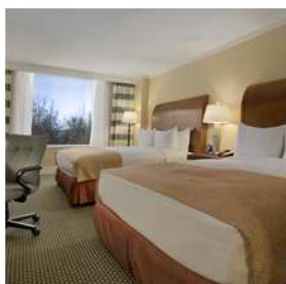

Accessible Rooms

Enjoy our Accessible Rooms

Bow Tie Cinemas - 2 MI - N
Bridgeport Harbor Yard - 22 MI - E
Bruce Museum of Arts & Science - 5 MI - W
City Center - 1 MI - NE
Congregation Agudath Shalom - 2 MI - N

Family Plan

Children's Menu
Cribs
Family Package Offered
High chairs

While You're In Town

Bartlett Arboretum - 8 MI - N
Beardsley Zoological Gardens - 25 MI - S