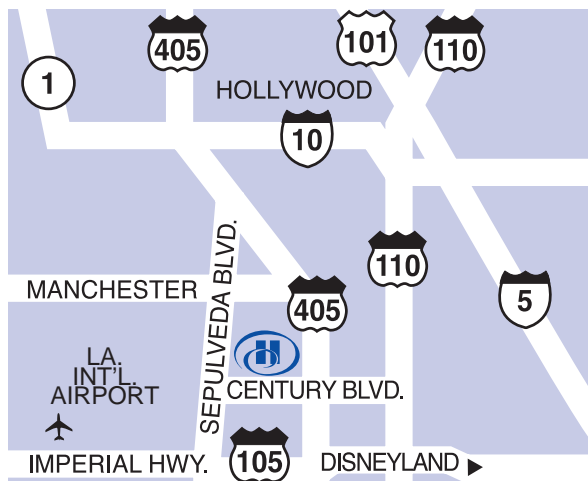

Parking:

- Self Parking: 18.00 USD Clearance is 5' 8"
- Valet Parking: 26.00 USD
- In/Out Privileges: Available
- Secured: Available
- Covered: Available
- Parking Information: Vehicles over 5 foot 8 inches must use valet.