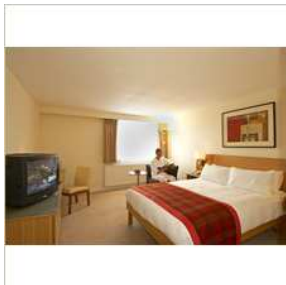

LEISURE FACILITIES

- Wireless internet access in public areas
- Gym, pool, sauna and steam room
- Close to London and Heathrow airport

Rooms

Hilton Guest Room

Wake up to this contemporary 28m²/301sq.ft room with on-demand movies and high-speed internet . Catch up on work at the desk or take time off in the easy chair to watch the 21-inch TV. Some rooms have a separate working area or seating area with sofa and some have marble bathroom.

Deluxe Room

Indulge yourself in this modern 36m²/387sq.ft room with on-demand movies and high-speed internet . Get to work at the desk, curl up in the easy chair with a local newspaper or relax in the marble bathroom . Some rooms have a seating area with cream leather sofa, chaise longue, working area or