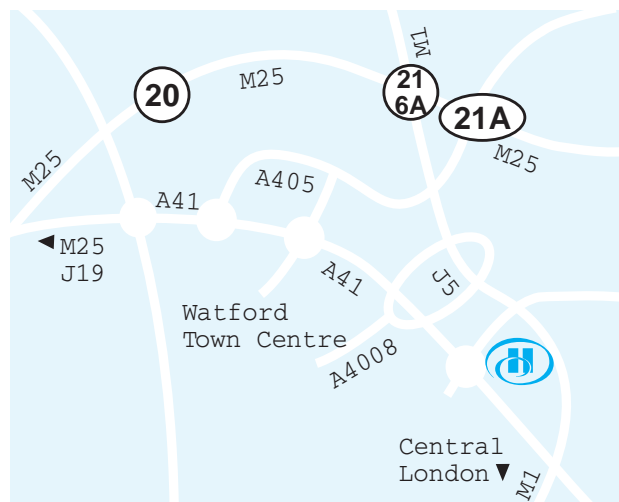

Parking:

Self Parking: 350 onsite spaces
Parking Information: Parking Lot