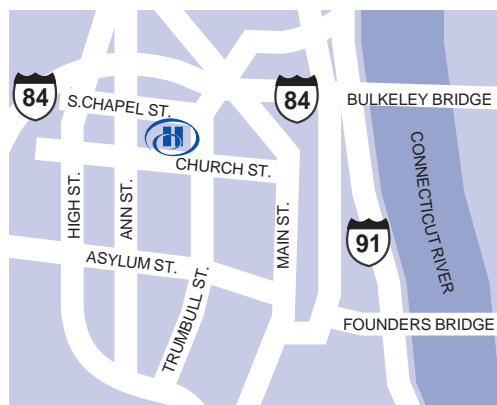

Parking:

- Self Parking: 18.00 USD
- In/Out Privileges: Available
- Secured: Available
- Covered: Available