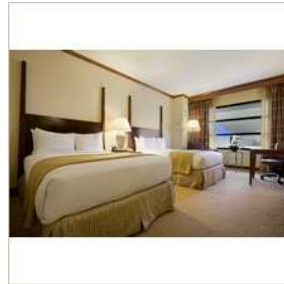

Continental Breakfast

Complimentary each morning served in the Executive Lounge.

Snacks

Complimentary snacks available throughout the day and hors d'oeuvres in the evening.

High Speed Internet Access

Available in your guest room and in the Executive Lounge.

Beverages

For your convenience, non-alcoholic beverages are complimentary in the Executive Lounge during your stay. Alcoholic beverages are available for a nominal fee.

Executive Lounge Attendant

On duty daily See your attendant for assistance with: Executive Level Guest room and Lounge Amenities Restaurant Reservations Transportation • Directions Activities • Special Requests