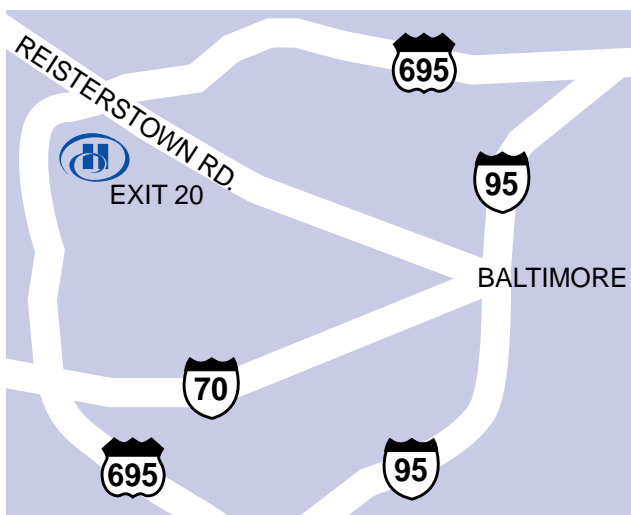

HOTEL LOCATION

Baltimore , MD Located just south on exit 20 South of the Baltimore Beltway I-695, the Hilton Pikesville is only 20 minutes from Baltimore's Inner Harbor, Camden Yards and BWI Airport.

Parking:

LEISURE FACILITIES

12 Miles to Baltimore's Inner Harbor Attractions
Paradise Salon & Day Spa located in the attached Plaza Shoppes
Complimentary High- Speed Wireless Internet Access in all Guestrooms

Rooms

While You're In Town

B&O; Railroad Museum - 15 MI - SE

Baltimore Maritime Museum - 16 MI - SE

Baltimore Museum of Art - 16 MI - SE

Baltimore Zoo - 10 MI - SE

City Center - 12 MI - N

ESPN Zone - 16 MI - S

Fort McHenry - 16 MI - SE