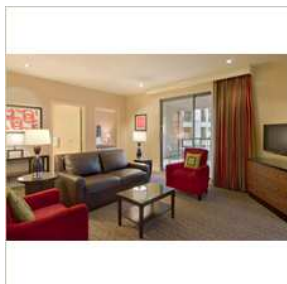

One, Two or Three Bedroom Suites with Full Kitchens

Rooms

Guest Rooms

Soothing colors with a residential feel, our one King bed or two Queen beds feature the Hilton Serenity collection which includes a pillowed topped mattress, down comforter and 250 thread count triple sheets. Additional room amenities include an easy chair with ottoman, 32 inch flat panel

television, large well-lit work desk with granite counter tops, two (2) line phones with data ports and voice mail, high speed Internet access, miniature refrigerator and much more.

Suites

Soothing colors and residential amenities make our one or two bedroom suites and idea place to relax after a full day exploring Branson. Either King or Double queen accommodations featuring the Hilton "Serenity" Collection which is comprised of a pillowed topped mattress, down comforter and