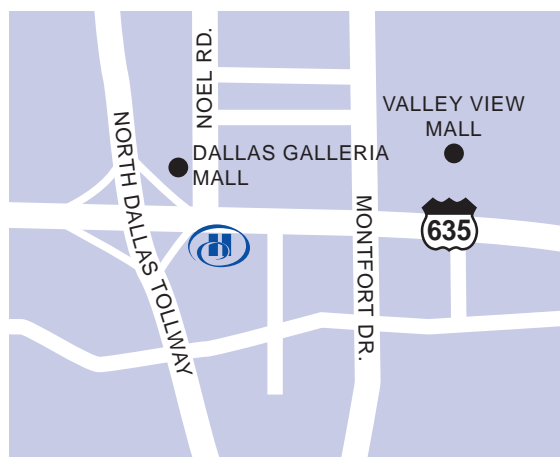

Parking:

Self Parking: 12.00 USD Overnight
Valet Parking: 20.00 USD Overnight
In/Out Privileges: Available
Covered: Available
Parking Information: 0-4 Hours $5.00 4-8 Hours $8.00 8+ Hours $12.00