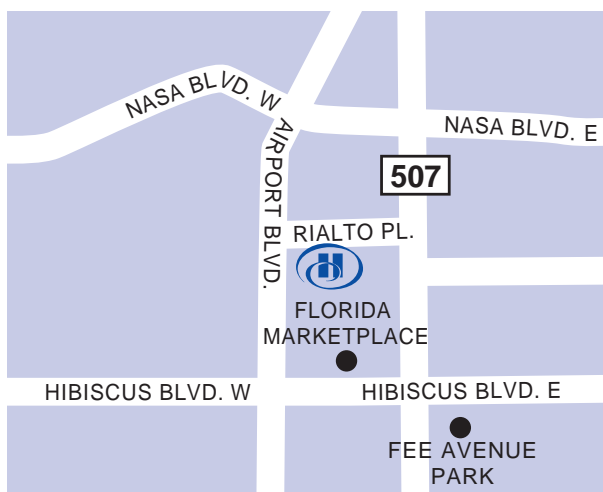

Parking:

Self Parking: Free
Parking Information: Large, safe & well lit parking area