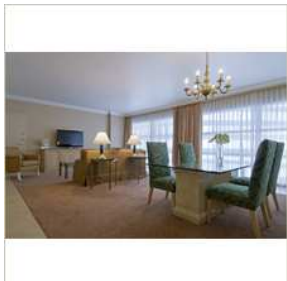

Suites

Beautifully appointed one, two and three room suites are available with or without a balcony. Your choice of a king or two double beds room with a large sitting area. Perfect for the busy Executive or the traveling family. Be pampered in spacious style!