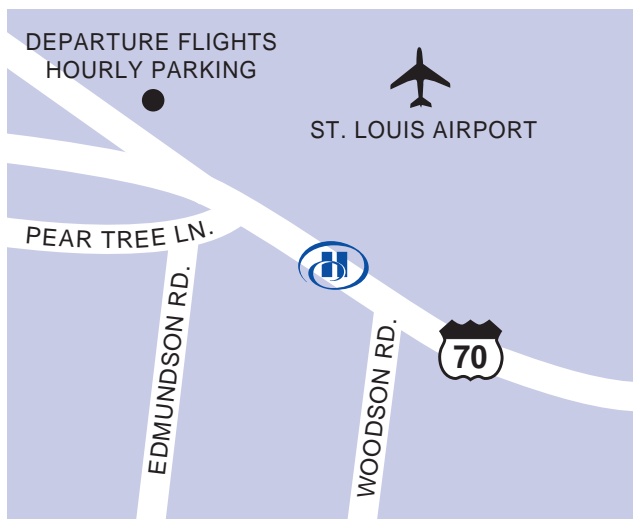

Parking:

Self Parking: 10.00 USD

Secured: Available

Parking Information: Secured Parking with Security Supervision