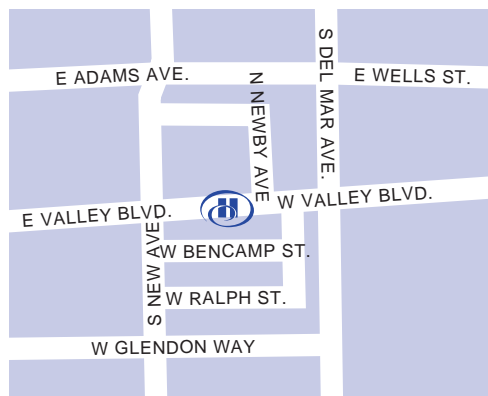

Parking:

Self Parking: 5.00 USD
Valet Parking: 9.00 USD
In/Out Privileges: Available
Secured: Available
Covered: Available
Parking Information: Park at own risk.