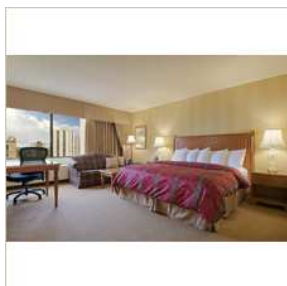

Rooms

Guest Rooms

Spacious guest rooms, each featuring large working desk, voice mail, data ports, 2 line phones, wired & wireless high speed internet, in room movies, coffeemaker, hairdryer, irons & ironing boards. Wireless internet complimentary!