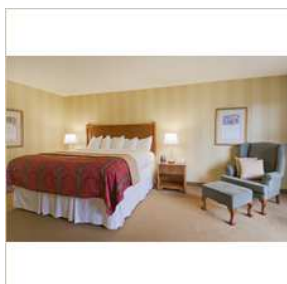

Suites

Choose any combination of our suites, each suite has a parlor ranging from 450 sq ft to 1,350 sq ft. Suites can connect with up to four bedrooms

Executive Rooms

Located on the 19th, 20th & 21st floors of the hotel, with a splendid view of the forest city. Luxurious accommodations including luxurious beds with duvets and Egyptian cotton by Frette. Enjoy a complimentary breakfast and evening beverages and hors d'oeuvres in a private lounge on the 20th floor. Milk