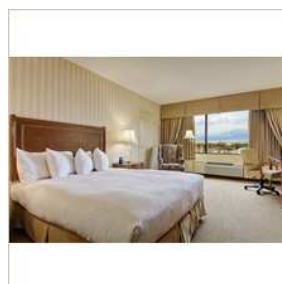

Accessible Rooms

Enjoy our accessible rooms!

While You're In Town

- Art Gallery of London - 0.5 KM - W
- City Center - 0 KM - N
- Covent Garden Market - 3 KM - W
- East Park - 12 KM - E
- Fire Rock Golf Course - 15 KM - NW
- Forest City National Golf Course - 10 KM - NE
- Galleria Shopping Mall - 1 KM - W

Family Plan

- Babysitting Service
- Children's Menu
- Family Package Offered
- High chairs
- Playpen
- Vacation Station