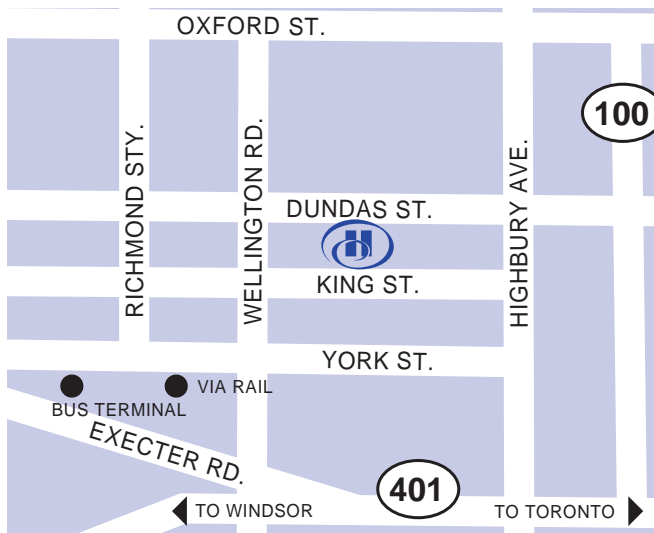

Parking:

- Self Parking: 12.00 CAD Daily charge
- Valet Parking: 20.00 CAD Daily Charge
- In/Out Privileges: Available
- Covered: Available