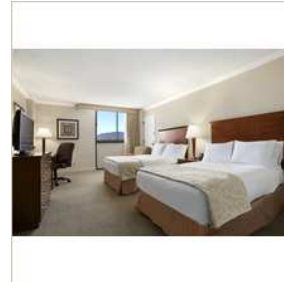

Rooms

Guest Rooms

Designed for the executive traveler, our deluxe accommodations feature one king or two double beds, all with the Hilton Serenity Bedding Collection. A full size work desk, two dual line phones with voice mail, televisions with premium channels and pay per view movies provide a comfortable setting

for work or leisure. All accommodations feature clock radios, complete with an MP3 connection and coffee and tea service. Bathrooms are recently renovated with spacious vanities and granite counter tops. Enjoy an array of Crabtree & Evelyn exclusive LaSource Bath and Body products, including hand lotion and mouthwash.