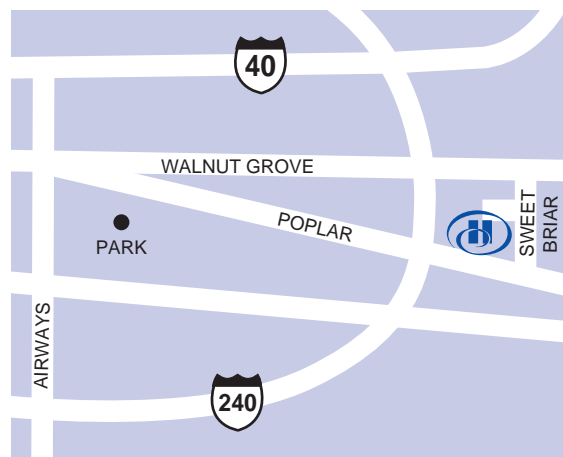

Parking:

- Self Parking: Complimentary
- Valet Parking: 8.00 USD Per day
- In/Out Privileges: Available
- Parking Information: hotel owned and managed