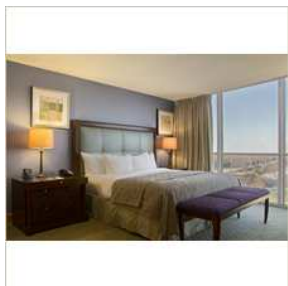

Located in the Center of the "Poplar Corridor"

Rooms

Guest Rooms

One king or 2 double beds, flat panel TVs, wireless high speed internet available, large work desk, ergonomic desk chair, 2 speaker phones, and ,coffee maker, iron/board, On Command movies, digital thermostats.

Suites

The Presidential Suite comes with a king sized guestroom with a deluxe bathroom which is equipped with a jacuzzi® bathtub. The guestroom has two french doors which open up to a 3-bay parlor. The parlor includes a living room, dining room, and a kitchenette/pantry area as well as 2

additional bathrooms. A connecting room with two double beds is also available to expand the suite. The hotel also has 2 Regency Suites which come with either a king guestroom or 2 double beds, or both. The suite has a 2-bay parlor with a living room, dining room/conference room, a small pantry area, and an additional half bath. The hotel also has (4) Executive Suites which has a king guestroom or two double beds which connect to a 1-bay living room. The Executive Suites also have a wet bar and full bathroom.