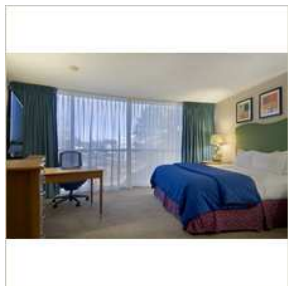

LEISURE FACILITIES

We have 32" flat screens in our standard rooms & 37" flat screens in our Deluxe Rooms!

Every Room has a Great View with our Circular Floor to Ceiling Windows

30,000 Square Feet of Meeting Space

Located in the Center of the "Poplar Corridor"

Rooms

Guest Rooms

One king or 2 double beds, flat panel TVs, wireless high speed internet available, large work desk, ergonomic desk chair, 2 speaker phones, and ,coffee maker, iron/board, On Command movies, digital thermostats.

Suites

The Presidential Suite comes with a king sized guestroom with a deluxe bathroom which is equipped with a jacuzzi® bathtub. The guestroom has two french doors which open up to a 3-bay parlor. The parlor includes a living room, dining room, and a kitchenette/pantry area as well as 2