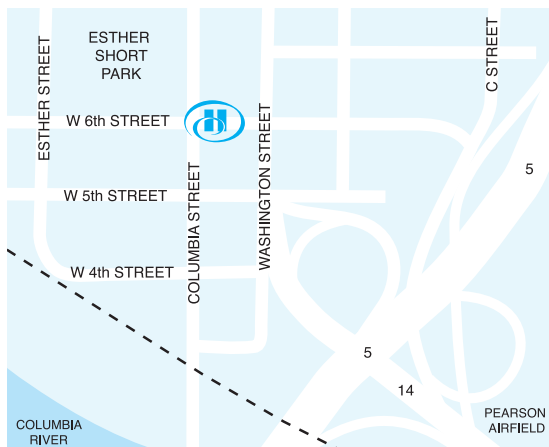

Parking:

Self Parking: 12.00 USD Parking key required
Valet Parking: 15.00 USD Upon Request
In/Out Privileges: Available
Secured: Available
Covered: Available
Parking Information: Parking key required, issued upon registration