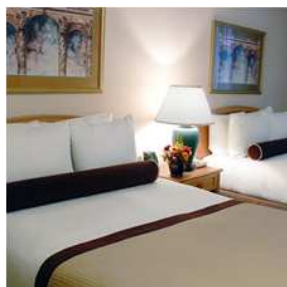

Rooms

Guest Rooms

For business or leisure you will find comfort in our newly renovated Deluxe Guest Rooms, along with the tools to stay connected. Each room is tastefully decorated in a contemporary design, featuring cool, rich tones to create a restful environment. Our rooms featuring the Hilton Serenity Collection,

featuring the Serenity Bed and Crabtree and Evelyn bath amenities. The spacious work area, features ergonomic chair and high-speed internet access.

Suites

For the seasoned traveler who requires more room to live, we have two, upscale Presidential Suites and eight elegant Junior Suites. Our Presidential Suites include a spacious parlor with a relaxing living room area, complete with plush couches and a flat panel HDTV.

ironing board, and an ion hair dryer. Our handsomely appointed bathroom includes an extra-deep tub - perfect for soaking after a long day. Each guest room features items from the Hilton Serenity Collection®. The Serenity Bed includes an exclusive Suite Dreams mattress and box springs, Super Topper mattress pad, down-filled comforters, Touch of Down pillows, 250 thread-count sheets and duvet cover, along with custom decorative bed throws and bolster pillows. The Serenity Bath features Crabtree and Evelyn's La Source® bath amenities.