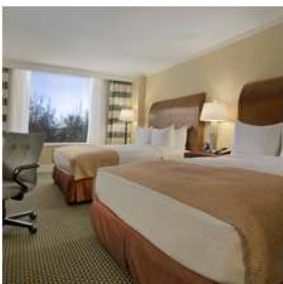

Accessible Rooms

Enjoy our Accessible Rooms

Bow Tie Cinemas - 2 MI - N
Bridgeport Harbor Yard - 22 MI - E
Bruce Museum of Arts & Science - 5 MI - W
City Center - 1 MI - NE
Congregation Agudath Shalom - 2 MI - N

Family Plan

Children's Menu
Cribs
Family Package Offered
High chairs

While You're In Town

Bartlett Arboretum - 8 MI - N
Beardsley Zoological Gardens - 25 MI - S