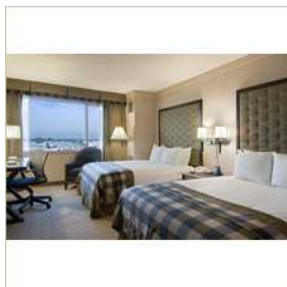

In Room Dining

Relax in the comfort of your room as you enjoy breakfast, lunch, dinner or even a mid-day or late night snack from our Room Service Menu.

LEISURE FACILITIES

- High-speed internet access
- Just one mile from the beach
- Shopping, dining, and concerts just minutes away!
- Meetings, events, & guest accommodations are executed with impeccable attention to detail

Rooms

Guest Rooms

Standard rooms are decorated in international motif with gray, mauve, gold, and black tones reflecting an elegant flair. Our guestrooms are comfortable, and accommodating to both our business and pleasure travelers. All rooms have High Speed Wireless Internet Access for a nominal daily fee, and two telephone lines.

Suites

Pacific rim décor, balcony, living room area, refrigerator, larger screen television, bath robes, continental breakfast, complimentary health club, high-speed internet access, cordless telephone.