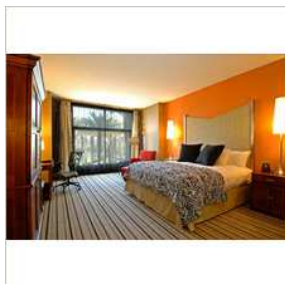

Rooms

Guest Rooms

All of our deluxe accommodations include one king or two double beds, over-stuffed chair with ottoman, coffee maker, down comforters and down pillow top mattresses, spacious work desk, two phones, each with two lines, *complimentary high speed internet access*, dataport and voicemail, 42"

Flat screen T.V. with premium channels and On-Command movie service, 24-hour room service

Suites

The One-Bedroom Suites features the same elegance and services of the deluxe rooms, plus a separate living area with a sofa bed, two 25" TV's, large bathrooms, and some with whirlpool tubs.