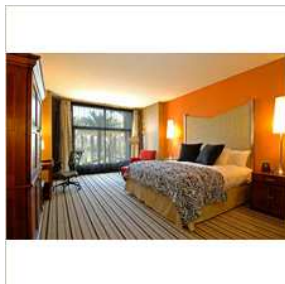

Accessible Rooms

Enjoy our accessible rooms!

While You're In Town

32nd Street Navy Base - 1 MI - NW
Balboa Park & Museums - 2 MI - NE
City Center - 3 BLK - W
Coronado Island - 5.4 MI - SW
Gaslamp Quarter - 1 BLK - N
Horton Plaza - 0.05 BLK - N
La Jolla/ Aquariums - 12 MI - NW

Family Plan

Babysitting Service
Children's Menu
Cribs
High chairs