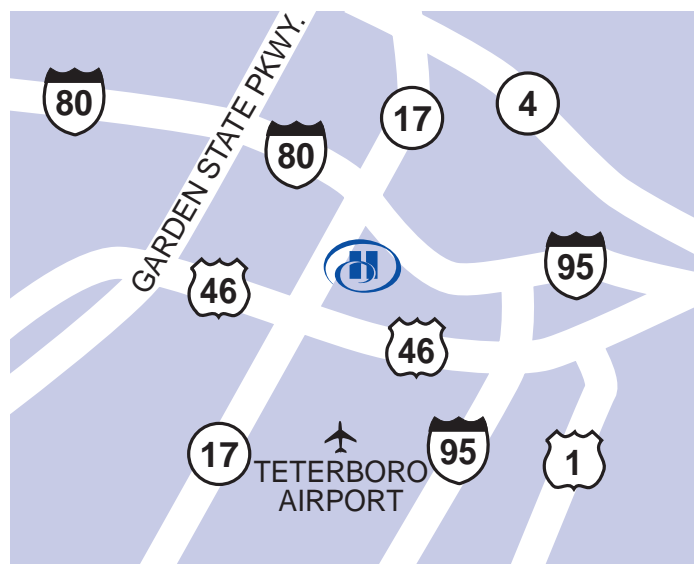

Parking:

Self Parking: 10.00 USD