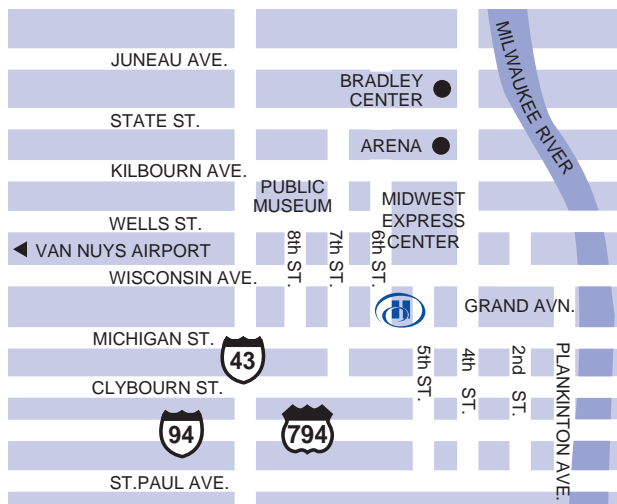

The Hilton Milwaukee City Center is in the heart of the city's business and financial district and just minutes from Lake Michigan with its beautiful beaches, parks and recreational areas.

Parking:

- Self Parking: 24.00 USD \$24.00 overnight
- In/Out Privileges: Available
- Secured: Available
- Covered: Available
- Parking Information: Attached, lit garage - \$24.00 overnight

Dining

Milwaukee Chophouse

A contemporary steakhouse with a casual and upbeat atmosphere – that's ! The award winning Milwaukee ChopHouse is known for its tender steaks, mouth watering lamb, fresh seafood, attentive service and an extensive – yet affordable – wine list. Located in the lower lobby of The Hilton

Accessible Rooms

Enjoy our accessible rooms.

While You're In Town

Bradley Center - 4 BLK - N

Miller Park - 4 MI - W

Milwaukee Art Museum - 1 MI - E

Performing Arts Center - 0.5 MI - E

Pier Wisconsin - 1 MI - E

Potawatomi Casino - 2 MI - W

Public Museum - 3 BLK - N

Family Plan

Children's Activities

Children's Menu

Cribs

Family Package Offered

High chairs