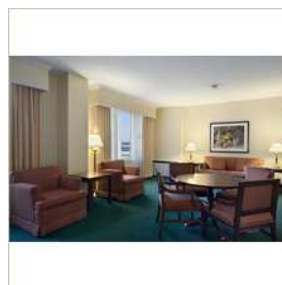

Executive Rooms

Our King Superior guest rooms feature Hilton Serenity Bed Collection™ and are appointed with classic cherry furnishings. Lounge in the serenity of our fine, clean guest rooms with all the necessities for an unforgettable stay. In addition to our standard guest rooms our King Superior rooms feature a

sitting area with a sofa sleeper, coffee table, and comfortable sitting chair. All accommodations utilize our latest in high-tech and high touch guestroom amenities, including the Hilton Alarm Clock Radio complete with an MP3 connection. Rooms have individually controlled heat/air conditioning, iron, ironing board, hair dryer, and coffee maker. USA Today® delivered (M-F). Each room has a standard work desk with lamp and high-speed internet access is available in all rooms (nominal fee).