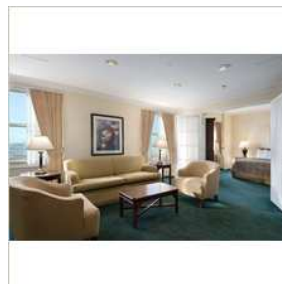

Starbucks® Located in Lower Lobby

Located in Convention District - Connected to Midwest Airlines Center by Skywalk

Rooms

Guest Rooms

Standard rooms feature Hilton Serenity Bed Collection. Furnishings are traditional and guest rooms are bright and spacious. Iron/board, , coffee maker with coffee/ tea, and condiments. High speed internet access available in all guest rooms, connection is available in wired or

wireless. There's a working desk in all guest rooms, daily USA Today® newspaper delivery, and complimentary access to fitness center featuring Cardio Theater.

Suites

Our Suites feature all the luxuries of our executive rooms plus a separate parlor area, wet bar, and robes.

sitting area with a sofa sleeper, coffee table, and comfortable sitting chair. All accommodations utilize our latest in high-tech and high touch guestroom amenities, including the Hilton Alarm Clock Radio complete with an MP3 connection. Rooms have individually controlled heat/air conditioning, iron, ironing board, hair dryer, and coffee maker. USA Today® delivered (M-F). Each room has a standard work desk with lamp and high-speed internet access is available in all rooms (nominal fee).