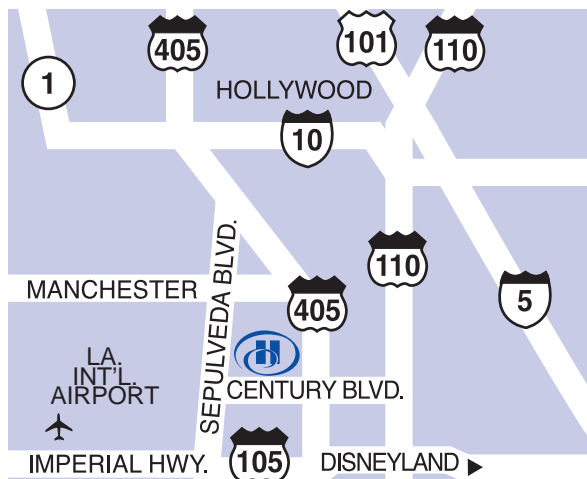

Parking:

Self Parking: 20.00 USD Clearance is 5' 8"

Valet Parking: 30.00 USD

In/Out Privileges: Available

Secured: Available

Covered: Available

Parking Information: Vehicles over 5 foot 8 inches must use valet.