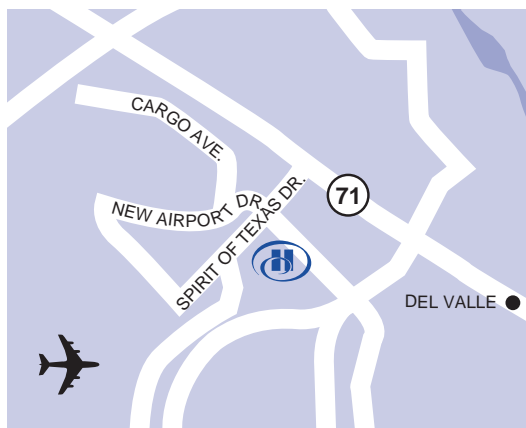

Parking:

Self Parking: 11.00 USD per night
Valet Parking: 15.00 USD per night
In/Out Privileges: Available
Secured: Available
Parking Information: Stay and Fly/extended parking packages available.